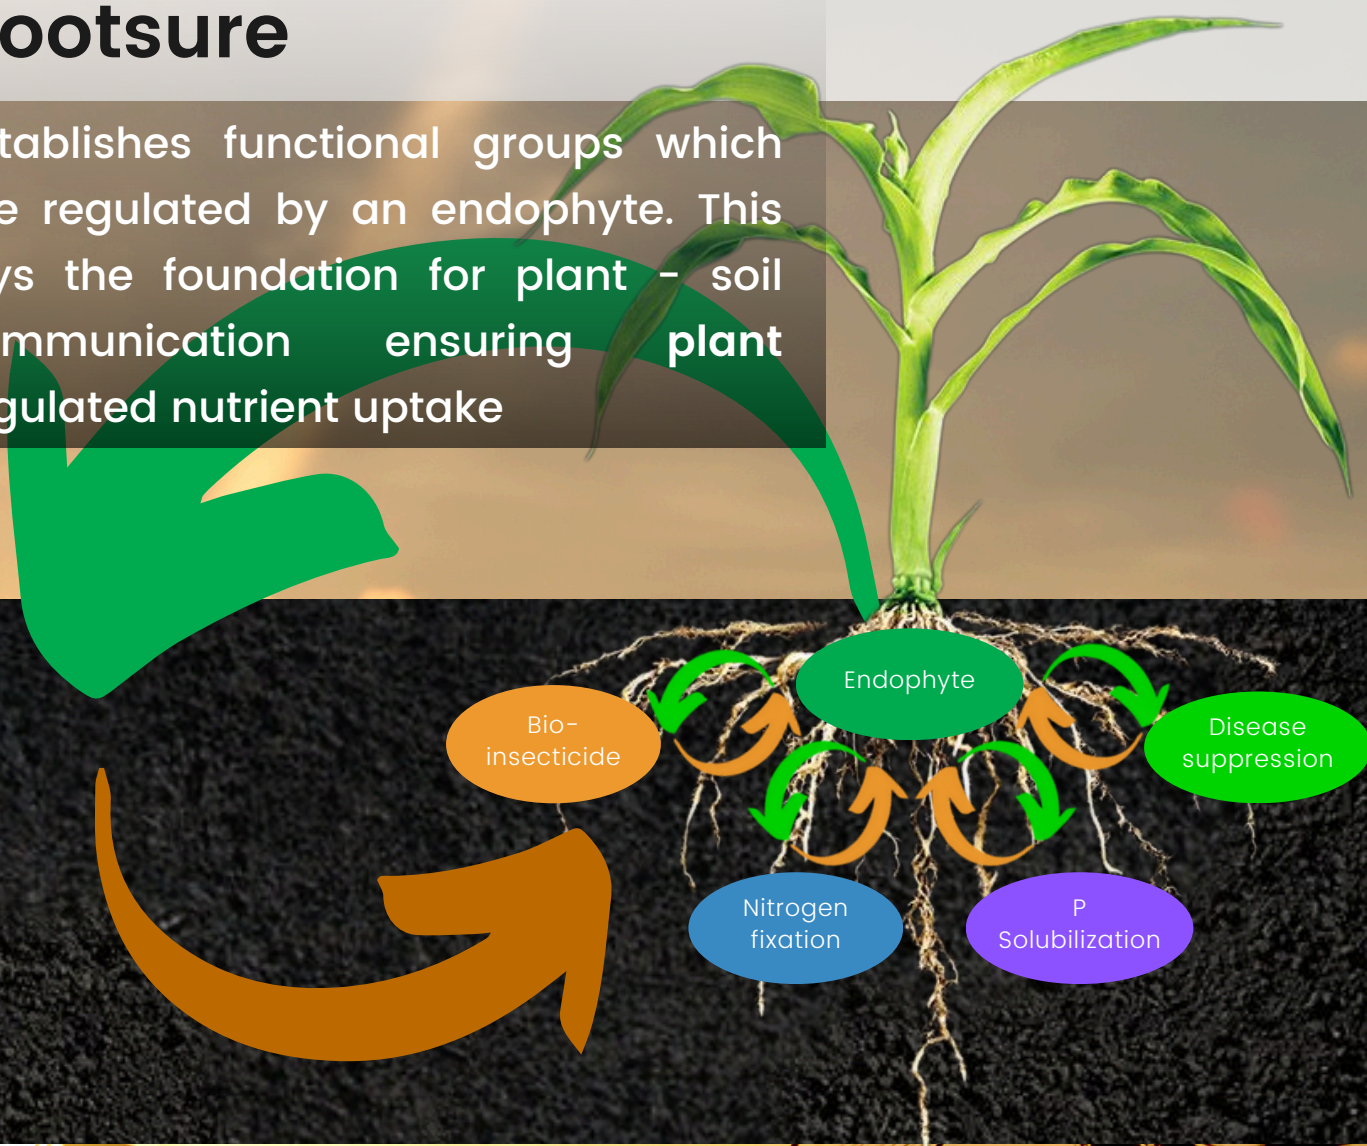

## SUPERIOR NUTRITIONAL EFFICIENCY

**A simple and effective solution to establishing a healthy root system, ensuring optimal plant growth through metabolite based nutrition**

Rootsure is a revolutionary solution designed to prepare root systems for metabolic based nutrition. Rootsurre combines the powers of advanced biotechnology to establish the correct, biology driven biome around the roots.

- **Reduced input costs** - Improved nutritional efficiency by establishing a metabolic system, leads to lower inputs per kg of yield
- **Enhanced crop quality** - With optimal nutrient availability, crops treated with Rootsurre exhibit superior quality in terms of size, taste and nutritional value
- **Resilience to biotic and abiotic stresses** - Having an optimal biome around the roots, increases resilience to environmental stresses such as droughts as well as resilience to pests and diseases
- **Environmental Sustainability** - Rootsurre supports sustainable farming practices by reducing the dependency on synthetic chemicals

these factors translate into increased profitability

**DAMARA**  
BIO-AGRI

products distributed by

**Revival**  
Crop Nutrition

+27 63 681 9794

[www.revivalcrop.co.za](http://www.revivalcrop.co.za)

[info@revivalcrop.co.za](mailto:info@revivalcrop.co.za)

# Rootsure

establishes functional groups which are regulated by an endophyte. This lays the foundation for plant – soil communication ensuring plant regulated nutrient uptake